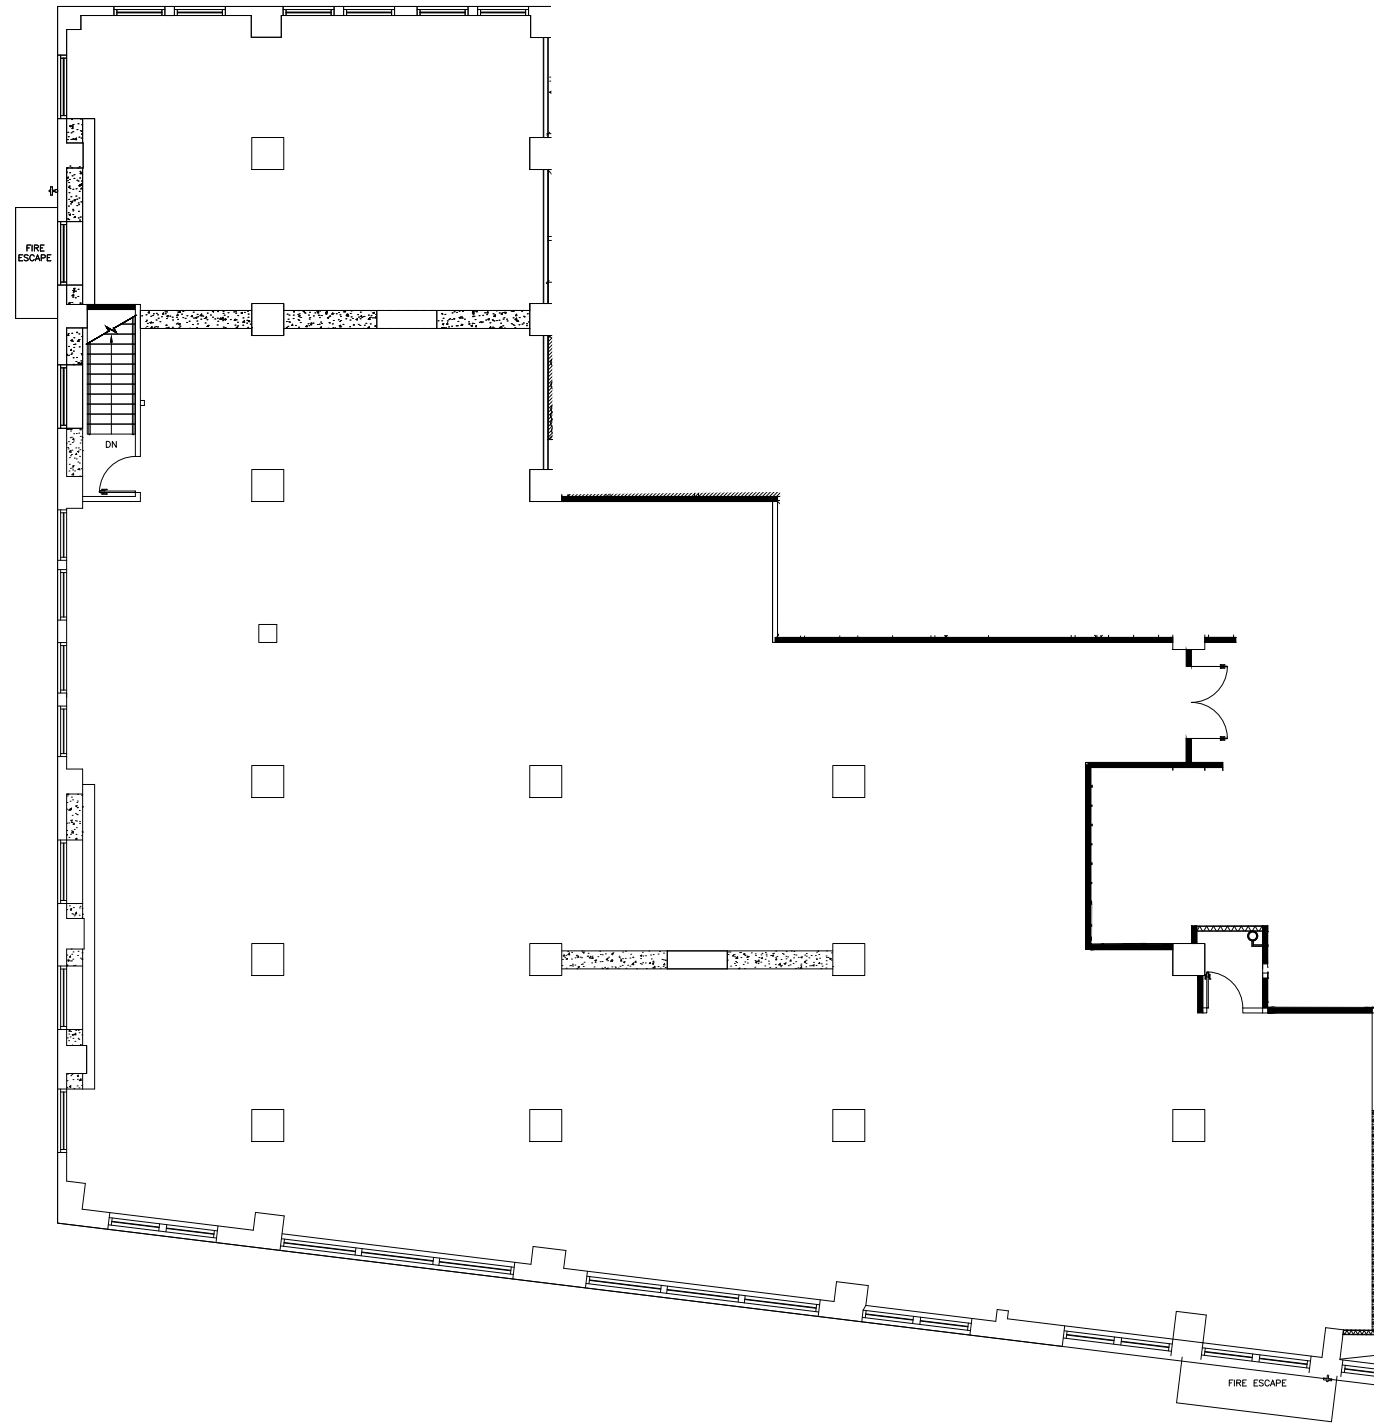

BROADWAY
 SUITE 275
 1023 S. BROADWAY ST.
 LOS ANGELES, CA 90015

USF: 7,427
 RSF: 9,097

ISSUE: 3/5/2019

DESIGNER: TA

REVISIONS:

NO.	DESCRIPTION	DATE

LEGEND:

- DRYWALL
- GLAZING
- GLASS SLIDING DOOR
- SWING DOOR
TYPE T.B.D.
- MILLWORK
- SHEAR WALL

SHEET TITLE:

FLOOR PLAN

SHEET:

ID1.01