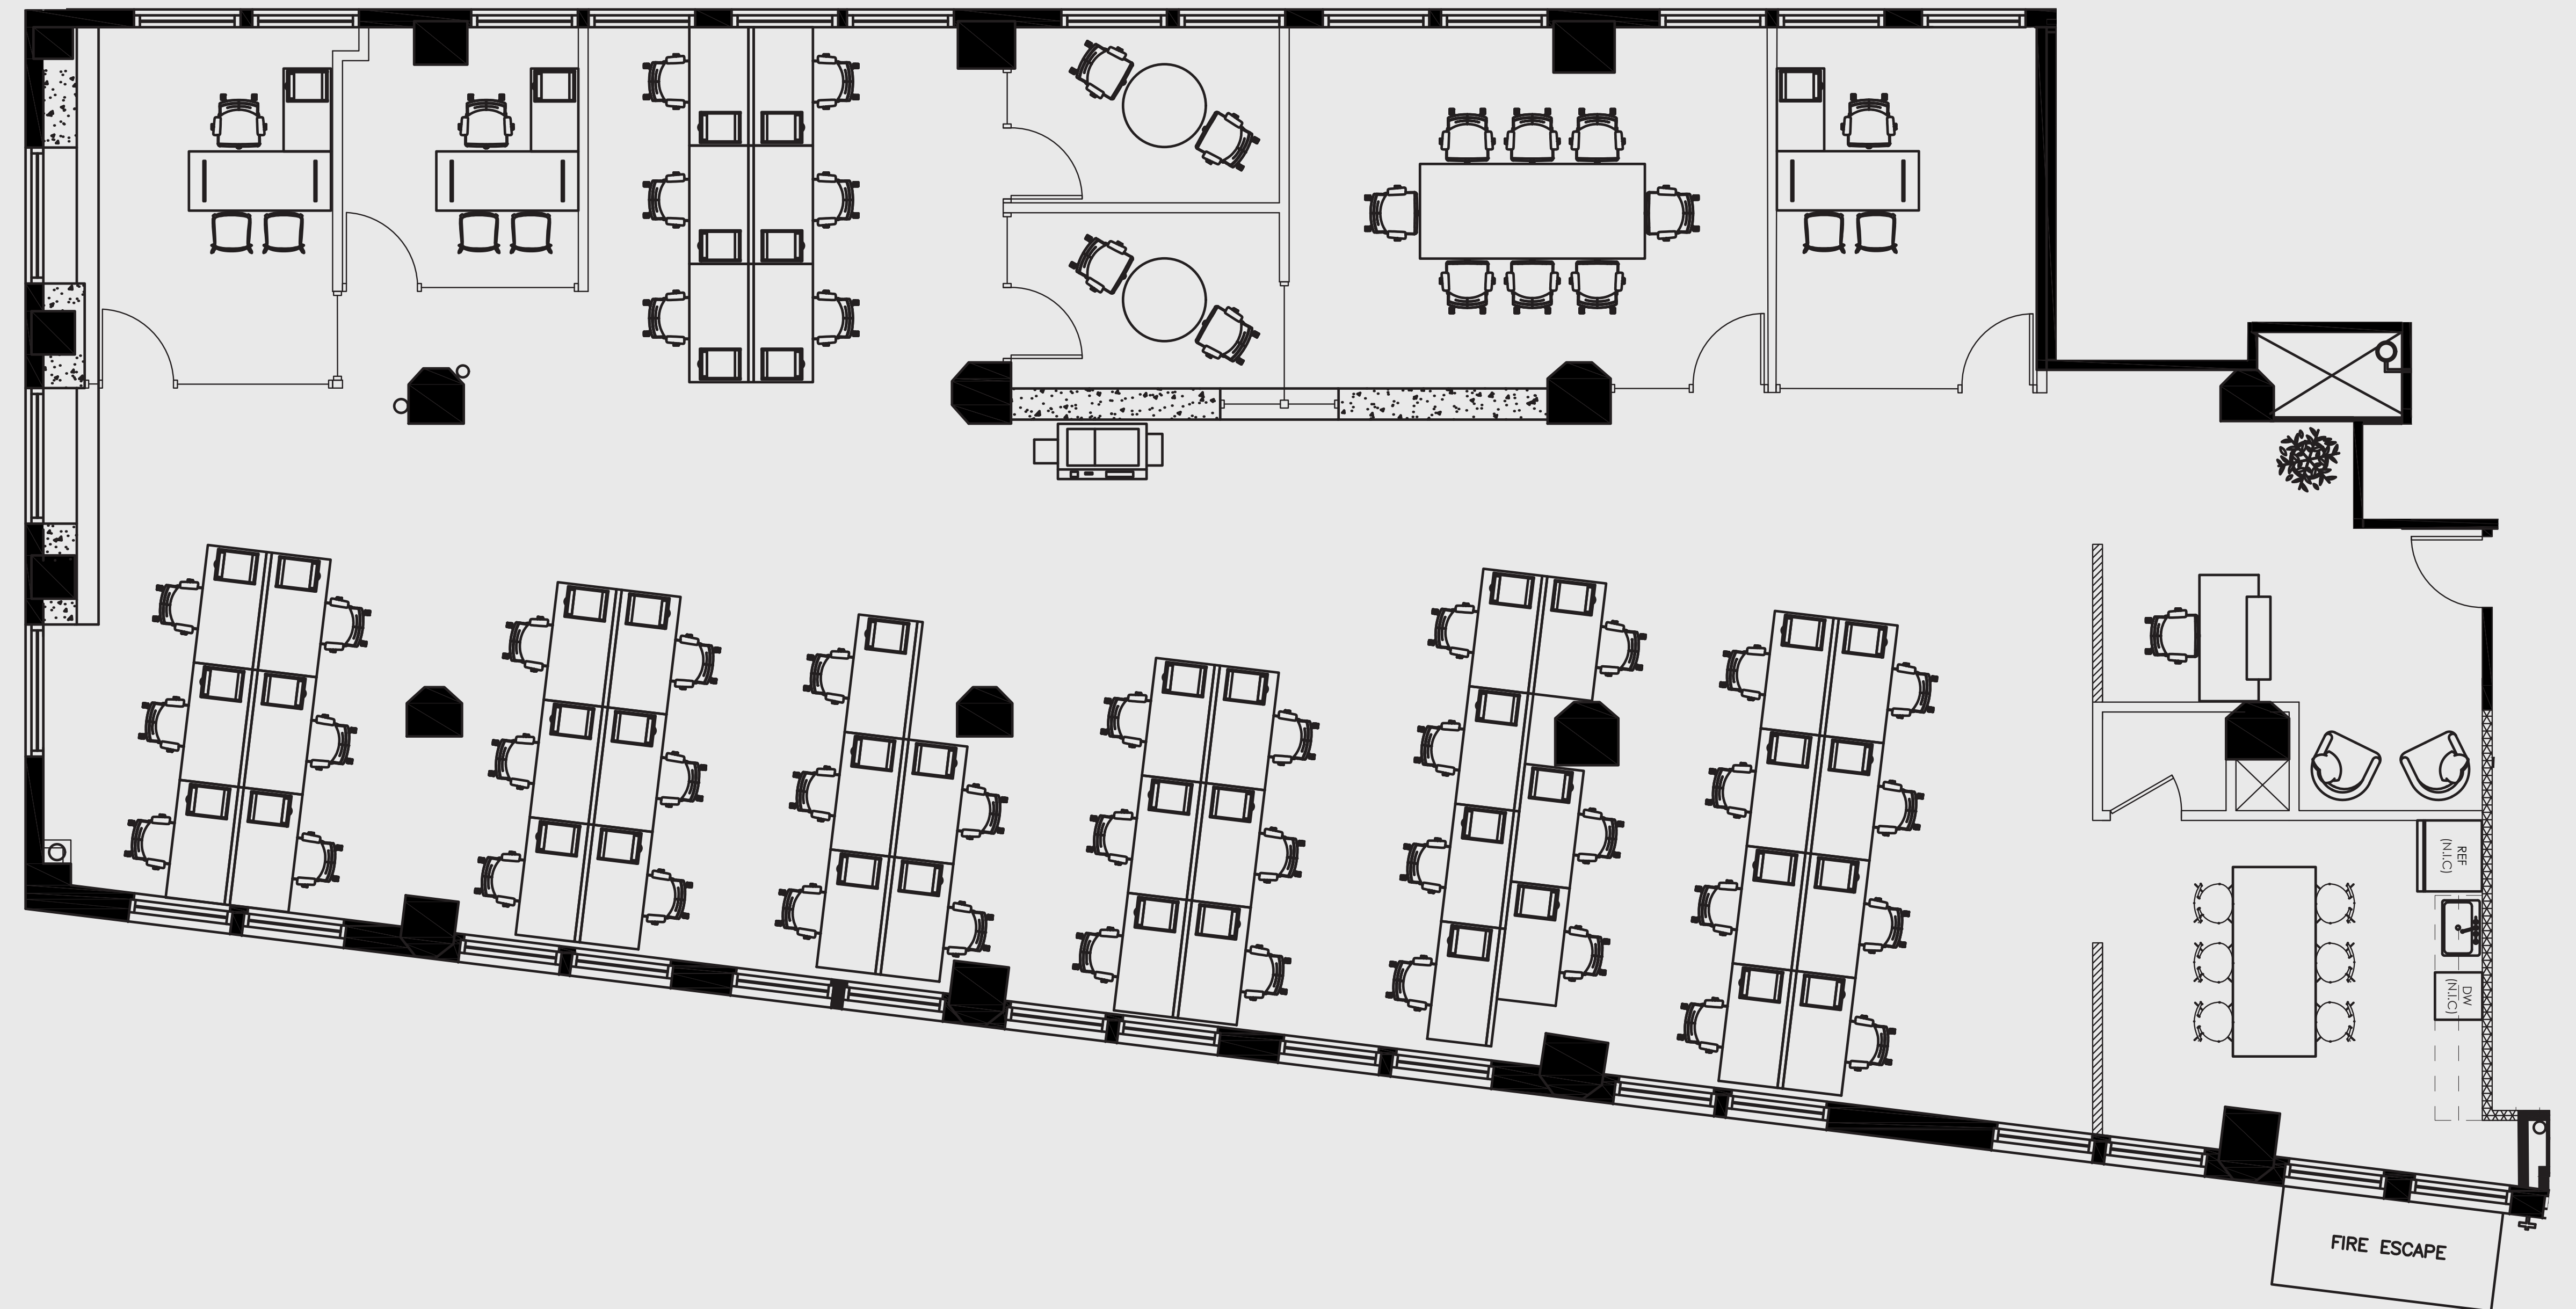

SUITE: 505

RSF: 5,040

AS-BUILT CONFIGURATION

OFFICES.....	3
RECEPTION.....	1
CONFERENCE ROOMS.....	1
KITCHEN.....	1
OPEN WORK AREA.....	+/- 36

Not to scale, furniture and appliances not included

KEY PLAN

For leasing information please contact:
USALEASING@ONNI.COM
(213) 629-2041