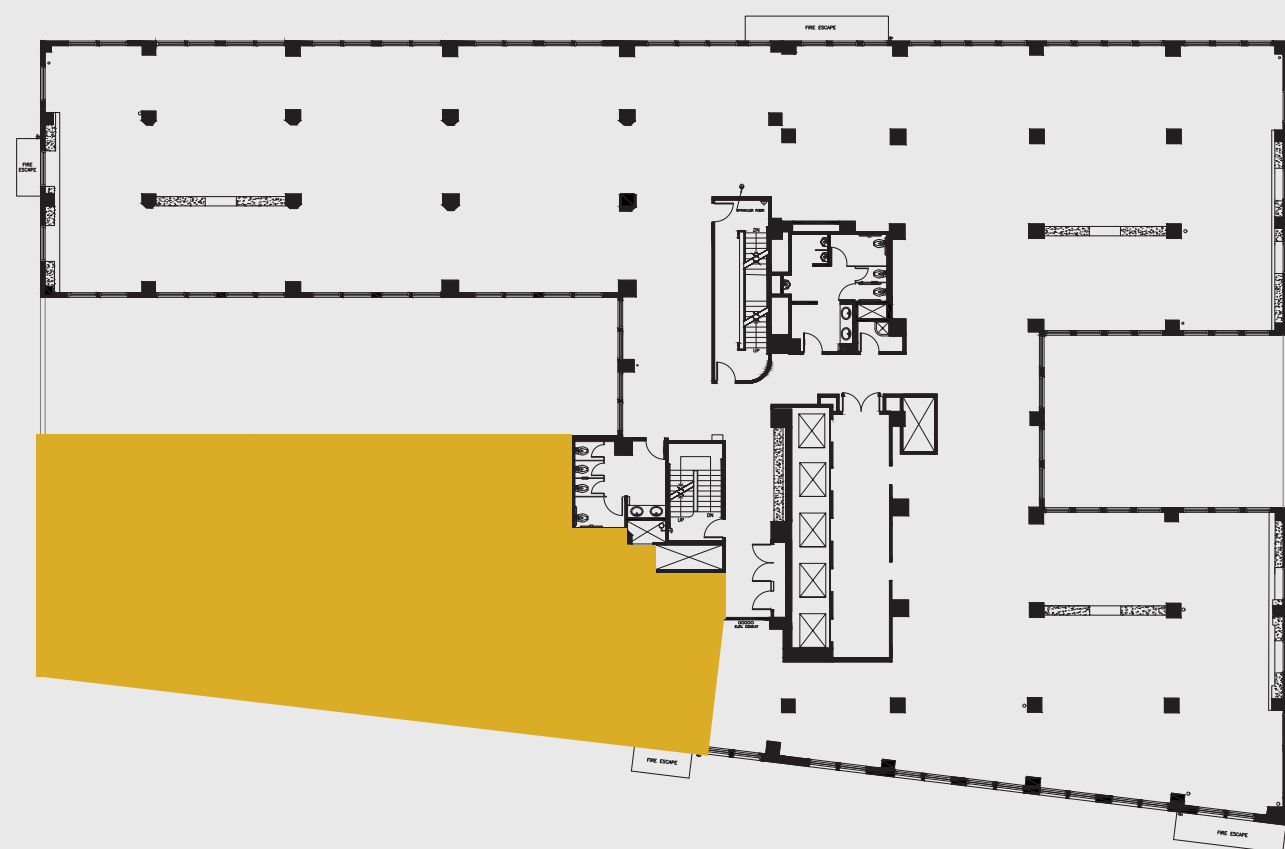

SUITE: 505

RSF: 5,040

AS-BUILT CONFIGURATION

OFFICES.....	3
RECEPTION.....	1
CONFERENCE ROOMS.....	1
KITCHEN.....	1
OPEN WORK AREA.....	+/- 36

Not to scale, furniture and appliances not included

KEY PLAN

For leasing information please contact:
USALEASING@ONNI.COM
(213) 629-2041