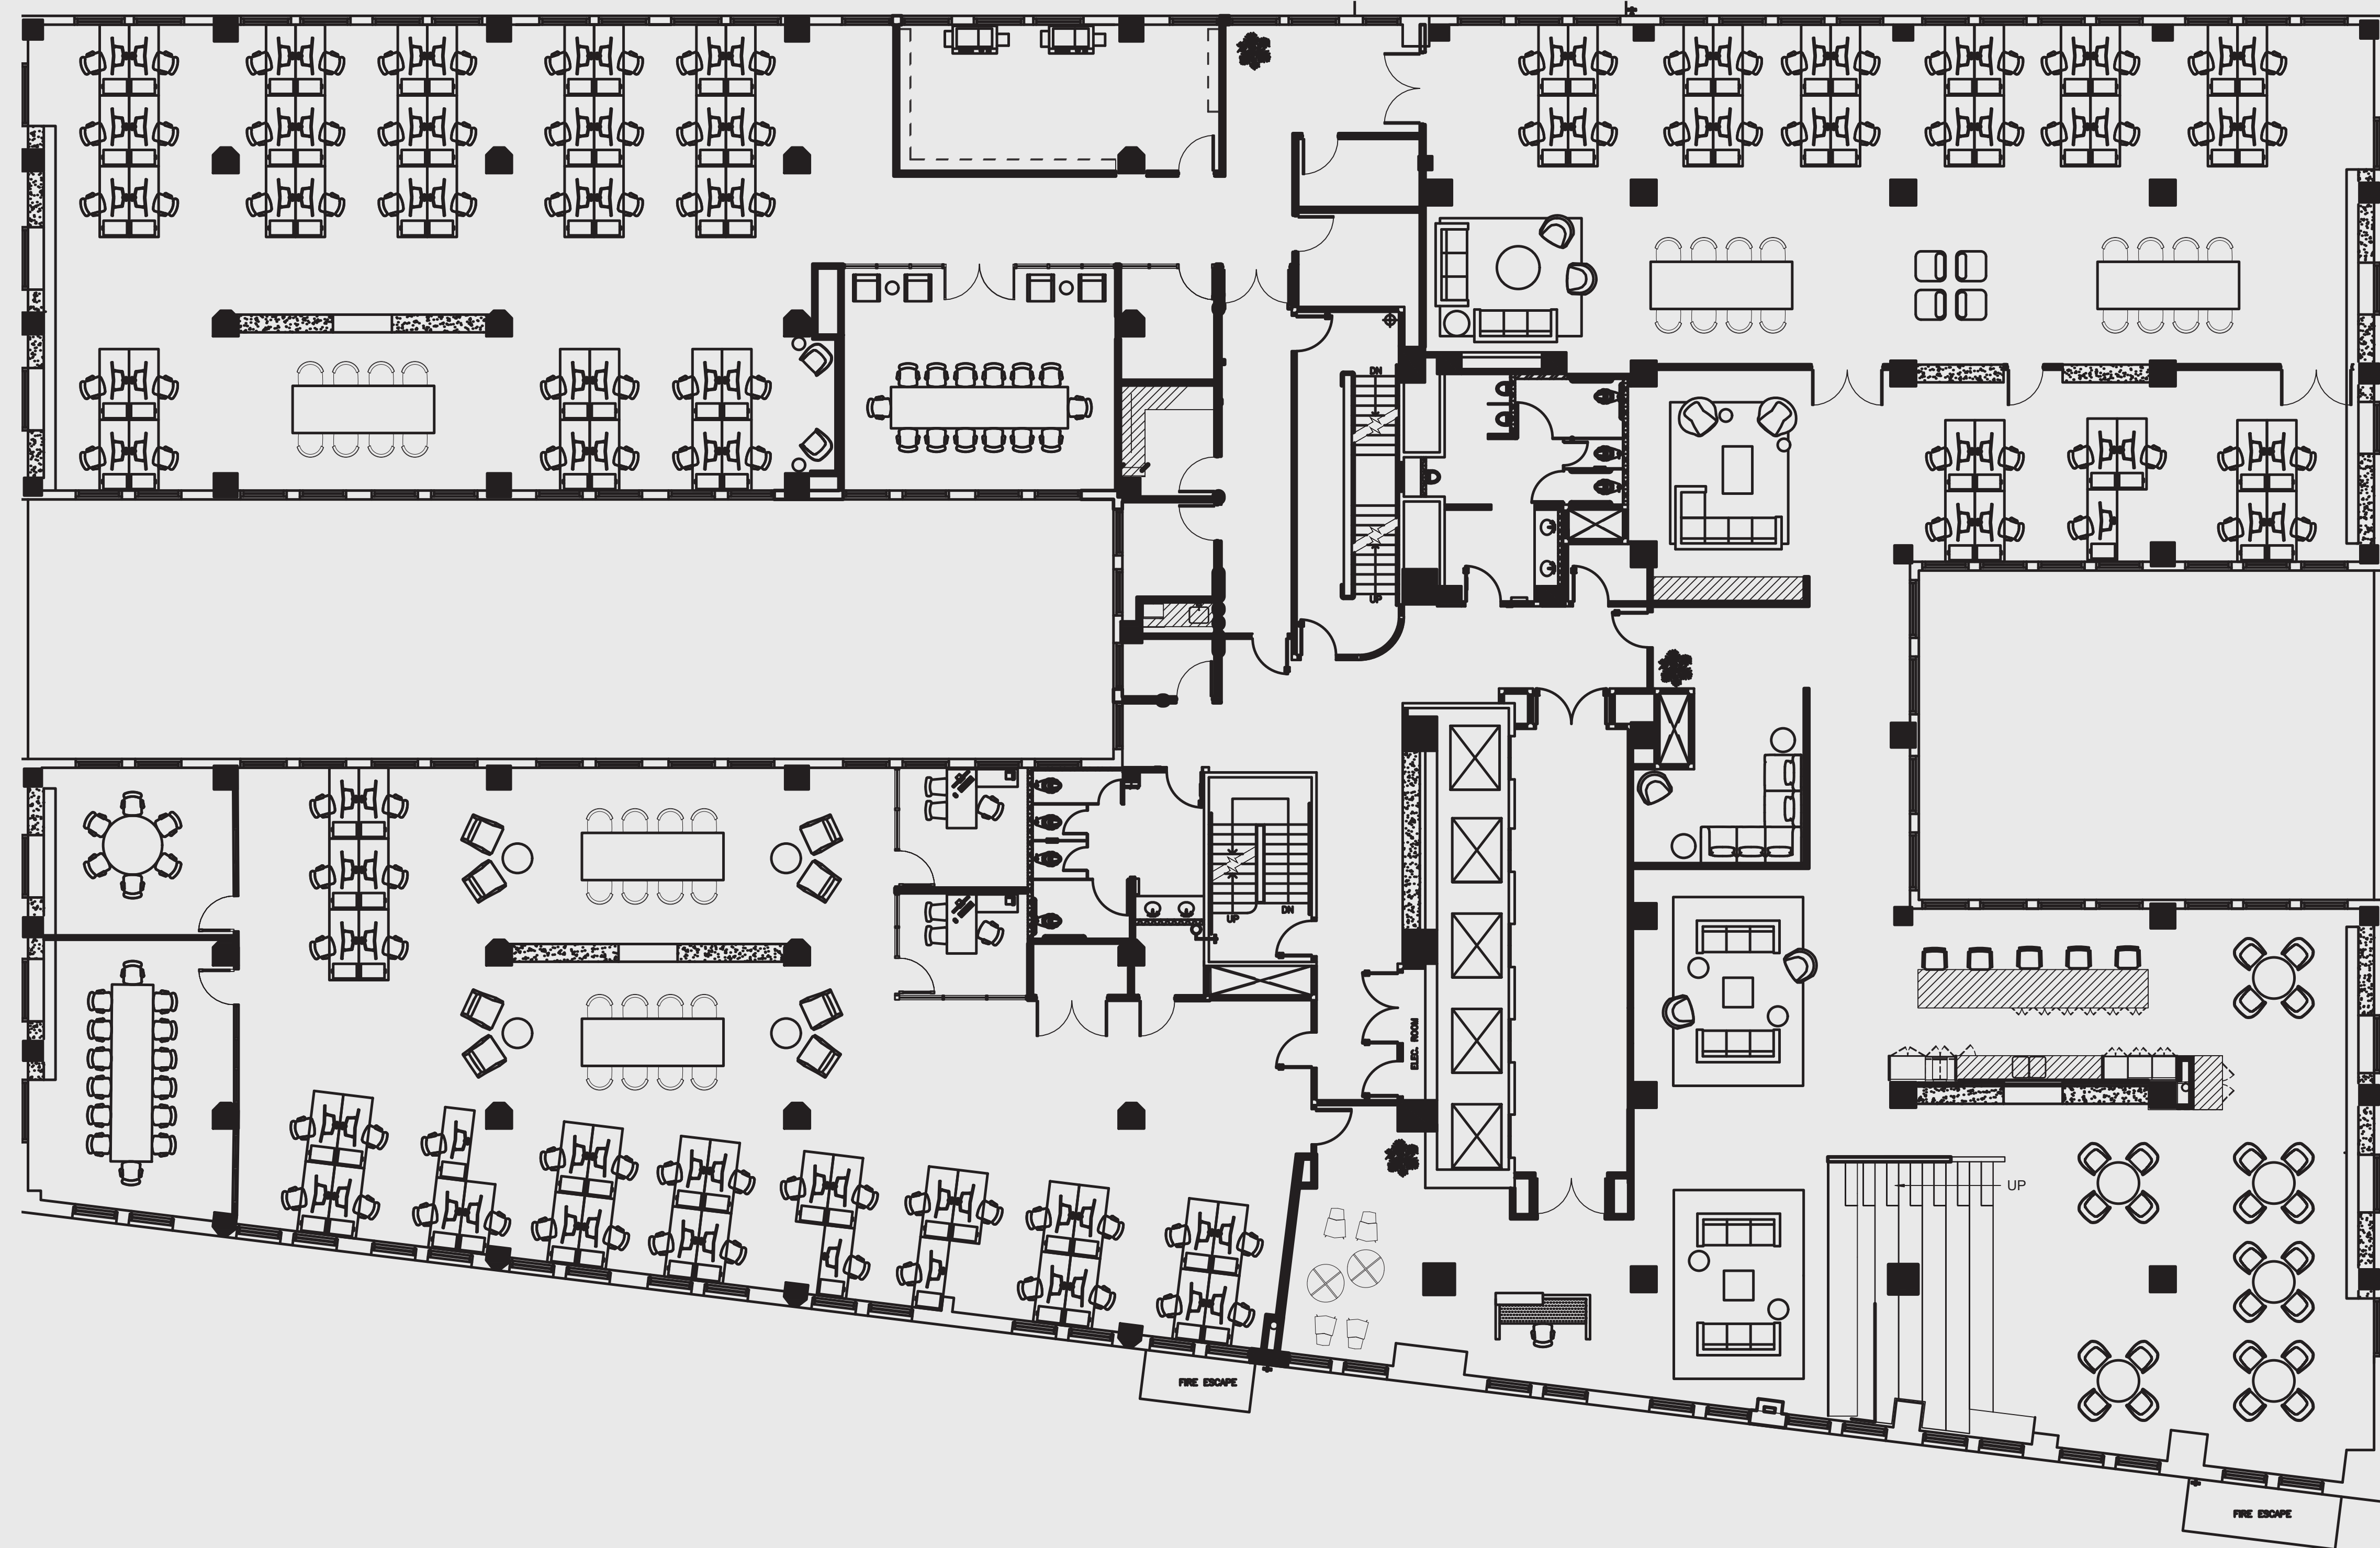

SUITE: 700

RSF: 20,102

AS-BUILT CONFIGURATION

OFFICES.....	2
RECEPTION.....	1
CONFERENCE ROOMS.....	3
KITCHEN.....	1
OPEN WORK AREA.....	+/- 115

Not to scale, furniture and appliances not included

KEY PLAN